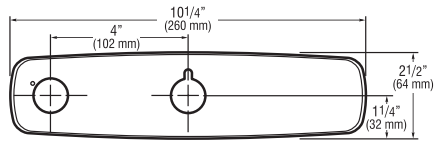

Trim Plates

Description

Sloan offers a variety of Trim Plate Kits for use with OPTIMA® and OPTIMA Plus® Faucets

Specifications

Trim Plates are Chrome Plated Brass and are available for both 4" (102 mm) and 8" (203 mm) Centerset sinks.

8 Inch Trim Plates For 8" (203 mm) Centerset Sink

ETF-432-A For use with ETF-660 and ETF-770 faucets

ETF-578-A For use with ETF-600, EBF-650 and EBF-655 faucets

MIX-106-A For use with ETF-610, ETF-700, EBF-615, EBF-625 and EBF-750 faucets with ADM (MIX-110-A-6)