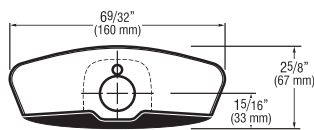

4 Inch Trim Plates For 4" (102 mm) Centerset Sink

ETF-295-A For use with ETF-80 and EBF-85 faucets