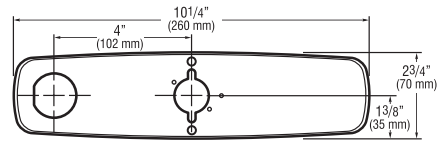

Trim Plates

Description

Sloan offers a variety of Trim Plate Kits for use with OPTIMA® and OPTIMA Plus® Faucets

Specifications

Trim Plates are Chrome Plated Brass and are available for both 4" (102 mm) and 8" (203 mm) Centerset sinks.

8 Inch Trim Plates For 8" (203 mm) Centerset Sink

ETF-432-A For use with ETF-660 and ETF-770 faucets

ETF-578-A For use with ETF-600, EBF-650 and EBF-655 faucets

MIX-106-A For use with ETF-610, ETF-700, EBF-615, EBF-625 and EBF-750 faucets with ADM (MIX-110-A-6)