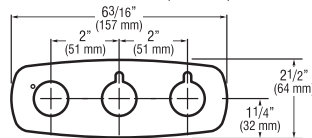

ETF-314-A For use with ETF-660 and ETF-770 faucets with ADM (MIX-110-A-1)