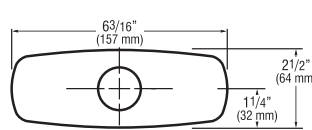

EFX-26-A For use with BASYS EFX-1XX, 2XX, 3XX, 8" baseplate with gasket

4 Inch Trim Plates For 4" (102 mm) Centerset Sink

ETF-295-A For use with ETF-80 and EBF-85 faucets

ETF-313-A For use with ETF-660 and ETF-770 faucets