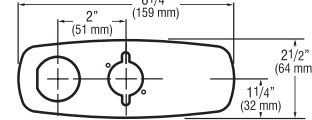

MIX-101-A For use with ELF-10, ESF-20, ETF-80, ETF-880, EBF-85 and EBF-187 faucets