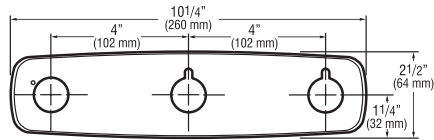

Trim Plates

Description

Sloan offers a variety of Trim Plate Kits for use with OPTIMA® and OPTIMA Plus® Faucets

Specifications

Trim Plates are Chrome Plated Brass and are available for both 4" (102 mm) and 8" (203 mm) Centerset sinks.

8 Inch Trim Plates For 8" (203 mm) Centerset Sink

ETF-432-A For use with ETF-660 and ETF-770 faucets

ETF-578-A For use with ETF-600, EBF-650 and EBF-655 faucets

MIX-106-A For use with ETF-610, ETF-700, EBF-615, EBF-625 and EBF-750 faucets with ADM (MIX-110-A-6)