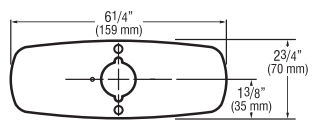

ETF-607-A For use with ETF-610, ETF-700, EBF-625 and EBF-750 faucets