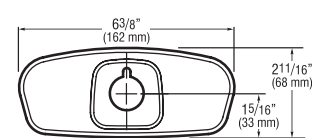

ETF-662-A For use with ETF-880 faucets