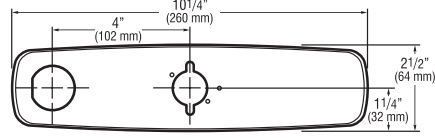

MIX-104-A For use with ELF-10, ESF-20, ETF-80, ETF-880, EBF-85 and EBF-187 faucets with ADM (MIX-110-A-5)