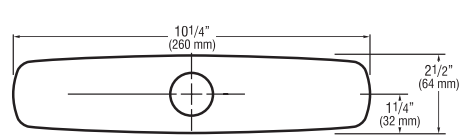

SFP-22 For use with SF-2100/2200/2400, EAF-100, EAF-150 faucets and EAF-350 and EAF-700 Series with 8" centerset