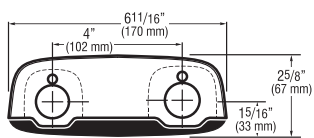

ETF-299-A For use with ETF-80 and EBF-85 faucets with soap/faucet combination