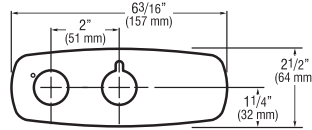

EFX-26-A For use with BASYS EFX-1XX, 2XX, 3XX, 8" baseplate with gasket

4 Inch Trim Plates For 4" (102 mm) Centerset Sink

ETF-295-A For use with ETF-80 and EBF-85 faucets

ETF-313-A For use with ETF-660 and ETF-770 faucets