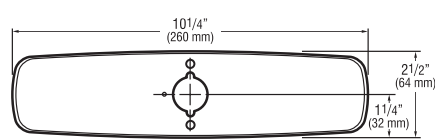

ETF-608-A For use with ETF-610, ETF-700, EBF-615, EBF-625 and EBF-750 faucets