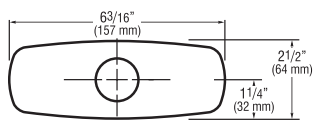

ETF-312-A For use with EAF-200/250/275, ELF-10, ESF-20, ETF-880 and