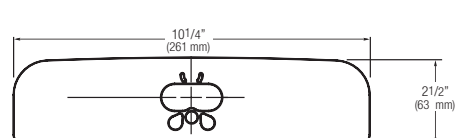

EFX-26-A For use with BASYS EFX-1XX, 2XX, 3XX, 8" baseplate with gasket