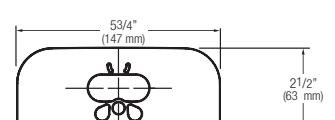

ETF-662-A For use with ETF-880 faucets

ETF-312-A For use with EAF-200/250/275, ELF-10, ESF-20, ETF-880 and

ETF-607-A For use with ETF-610, ETF-700, EBF-625 and EBF-750 faucets

MIX-101-A For use with ELF-10, ESF-20, ETF-80, ETF-880, EBF-85 and EBF-187 faucets