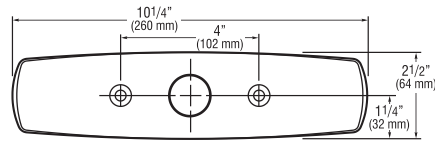

Trim Plates

Description

Sloan offers a variety of Trim Plate Kits for use with OPTIMA® and OPTIMA Plus® Faucets

Specifications

Trim Plates are Chrome Plated Brass and are available for both 4" (102 mm) and 8" (203 mm) Centerset sinks.

8 Inch Trim Plates For 8" (203 mm) Centerset Sink

ETF-432-A For use with ETF-660 and ETF-770 faucets

ETF-578-A For use with ETF-600, EBF-650 and EBF-655 faucets

MIX-106-A For use with ETF-610, ETF-700, EBF-615, EBF-625 and EBF-750 faucets with ADM (MIX-110-A-6)