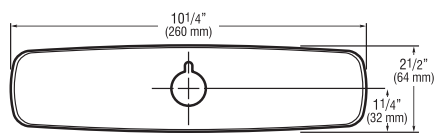

ETF-510-A For use with EAF-200/250/275, ELF-10, ESF-20, ETF-80, ETF-880, EBF-85, EBF-187 and ERF-885 faucets