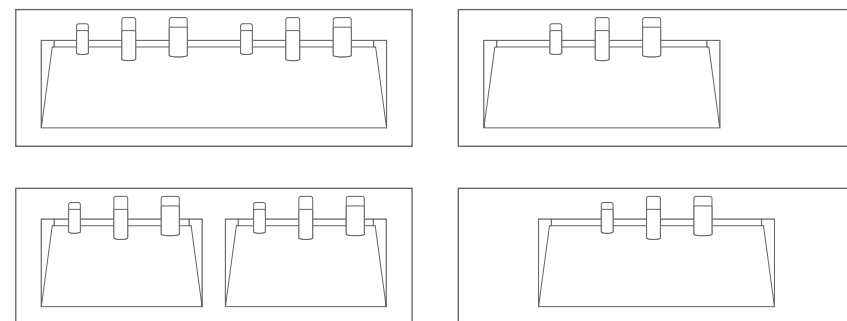

On/off heat option
reduces energy use

Design your AER-DEC™

Choose a standard or custom width

Basins can be ordered in custom widths or in standard increments of 30, 60, 90 or 120 inches. Build your washroom around the AER-DEC™, or the AER-DEC around your existing washroom. The basin can be custom designed to accommodate your specific needs.

Choose a configuration

Basins can be centered or offset based on traffic flow or space restrictions. All basins are 23.5 inches deep and 5 inches thick and can be trough style or include individual stations. The AER-DEC meets ADA requirements if properly installed.