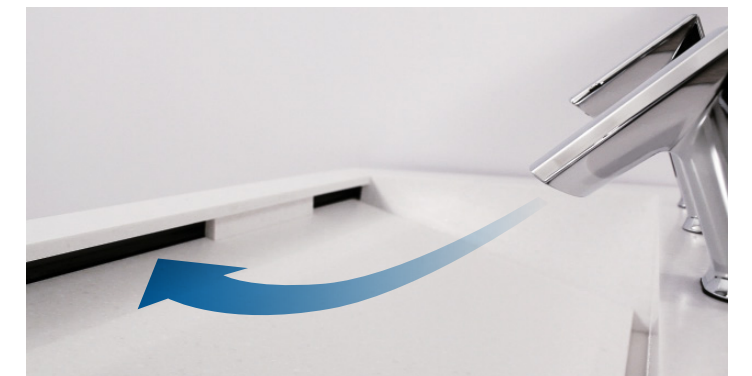

The AER-DEC experience is made possible by innovative air dam technology that redirects air and water to eliminate backsplash and updraft.

“These are super sleek, clean, and make great use of product. I liked the custom-nature of the design.”

Ted van der Linden DPR Director of Sustainability