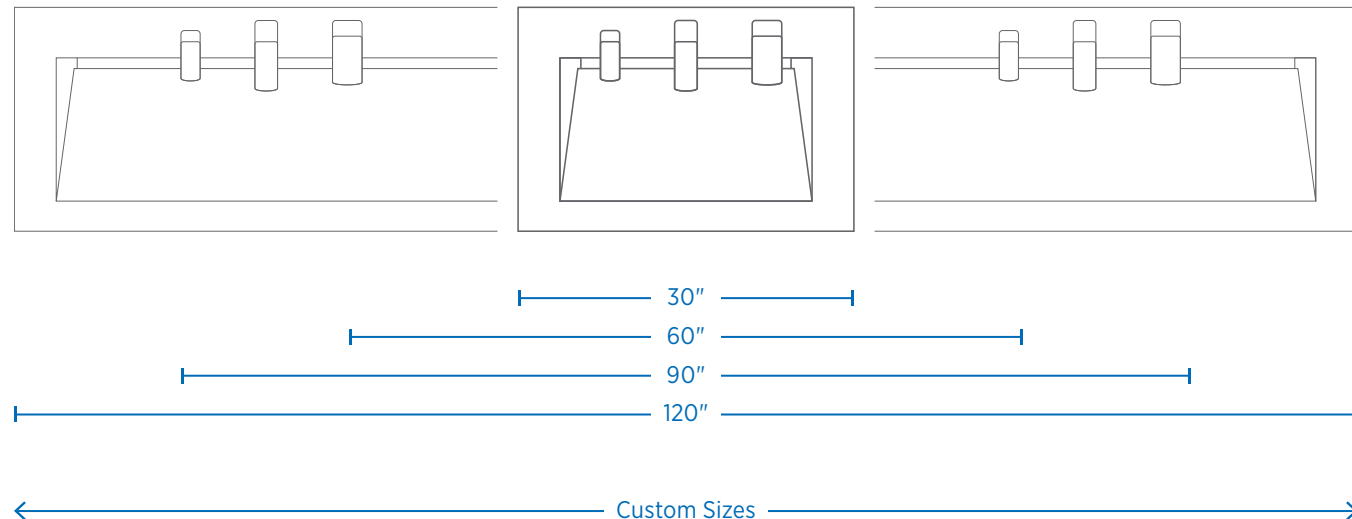

75 dB
67 dB

Adjustable sound
suppression air delivery
system is quieter than
conventional hand dryers

HEPA Air Filter
removes 99% of bacteria
at 0.3 microns

Uses less energy than
conventional hand dryers

On/off heat option
reduces energy use

Design your AER-DEC™

Choose a standard or custom width

Basins can be ordered in custom widths or in standard increments of 30, 60, 90 or 120 inches. Build your washroom around the AER-DEC™, or the AER-DEC around your existing washroom. The basin can be custom designed to accommodate your specific needs.

Choose a configuration

Basins can be centered or offset based on traffic flow or space restrictions. All basins are 23.5 inches deep and 5 inches thick and can be trough style or include individual stations. The AER-DEC meets ADA requirements if properly installed.