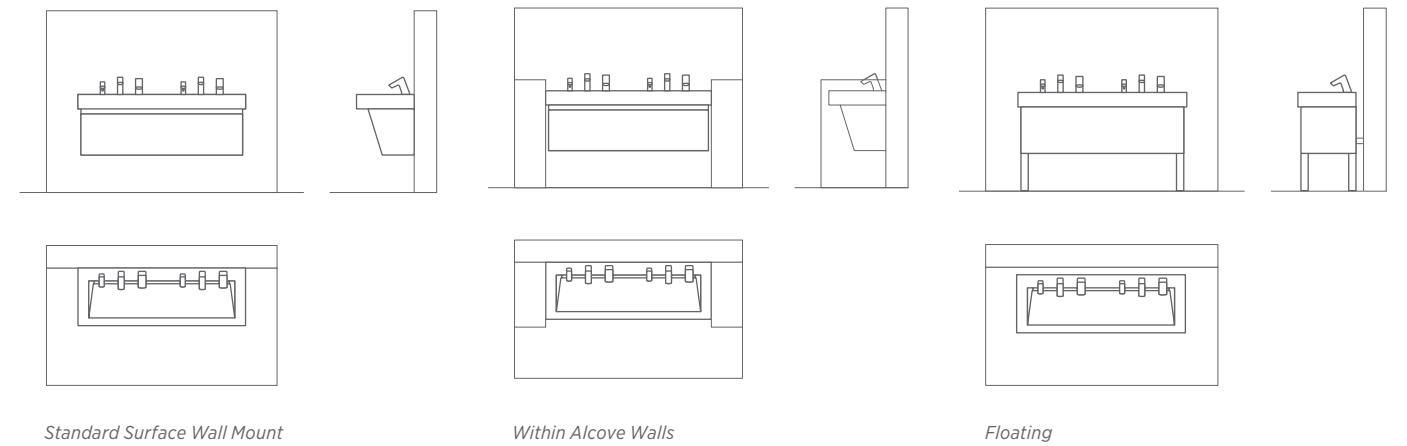

Choose a material and color

The AirBasin™ can be made from your choice of Quartz (Silestone® or DuPont™ Zodiaq®) or one of more than a 100+ colors of DuPont™ Corian®.