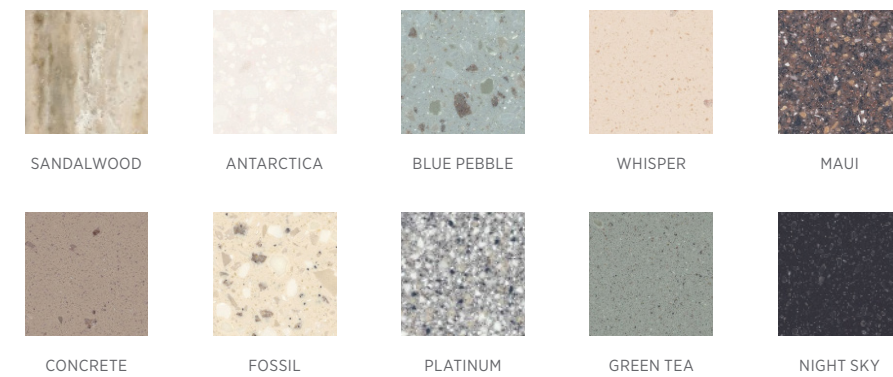

Choose a mounting option

Whether you want your basin to float, fit into an alcove, or stand on its own, it is all possible with the AER-DEC™ Integrated Sink.

Choose a material and color

The AirBasin™ can be made from your choice of Quartz (Silestone® or DuPont™ Zodiaq®) or one of more than a 100+ colors of DuPont™ Corian®.