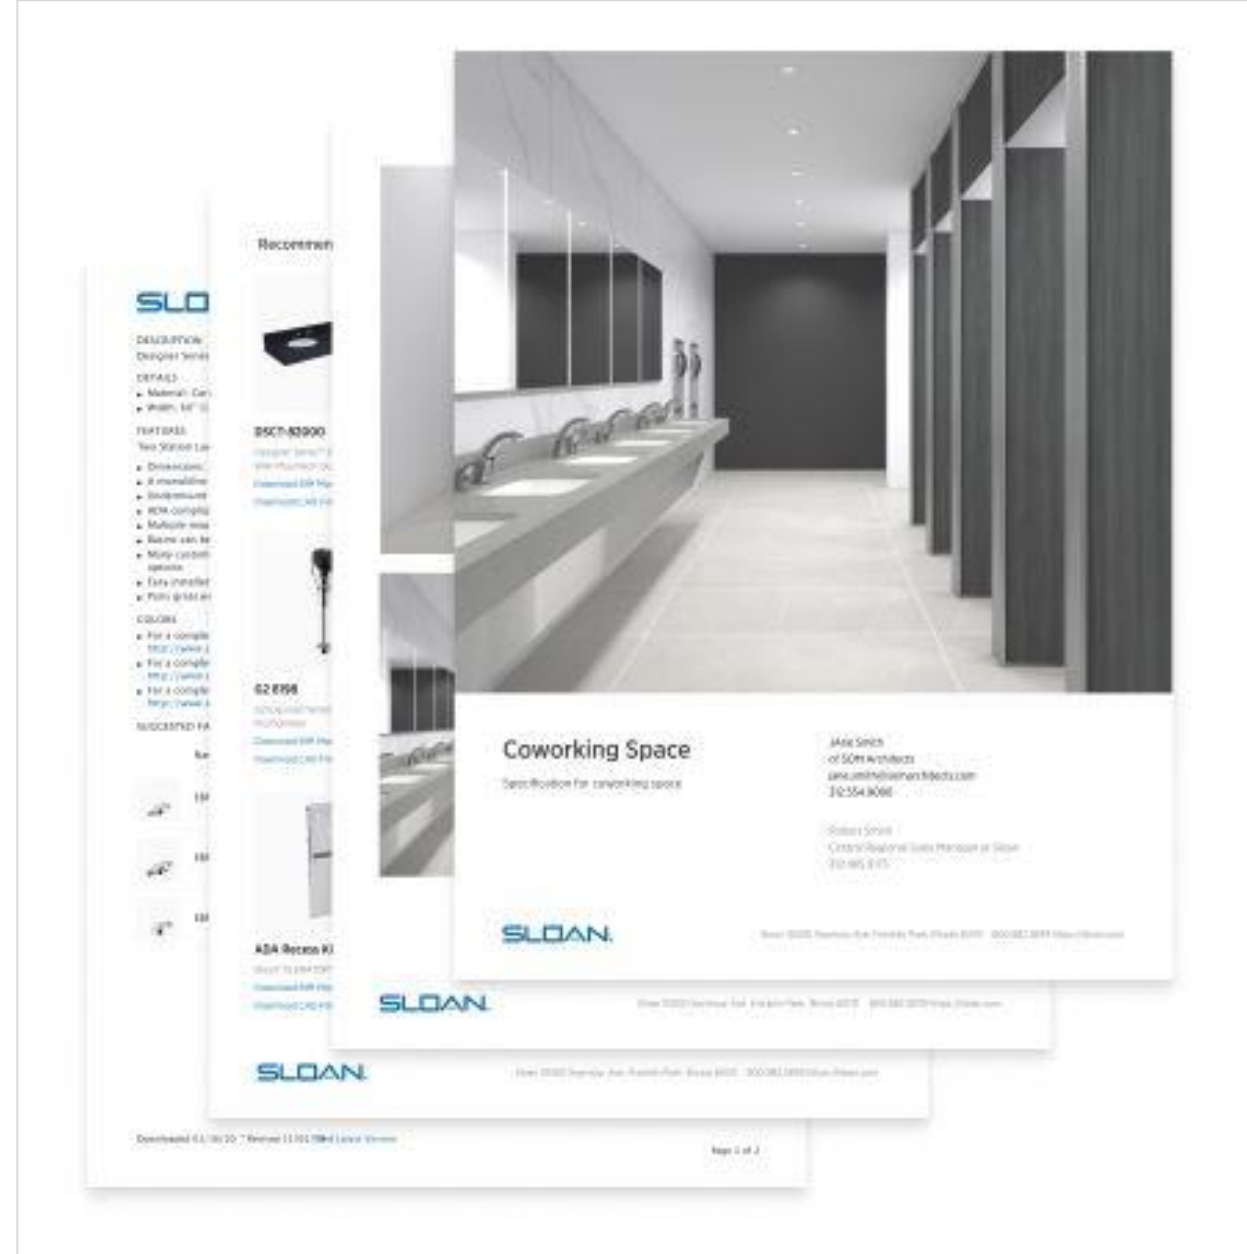

Agenda

This presentation will cover:

- **New online tools**

- Room Ideas

- Collections

- Markets

- Design Spec

- **Live demo**

- **Summary**

- **Questions and answers**