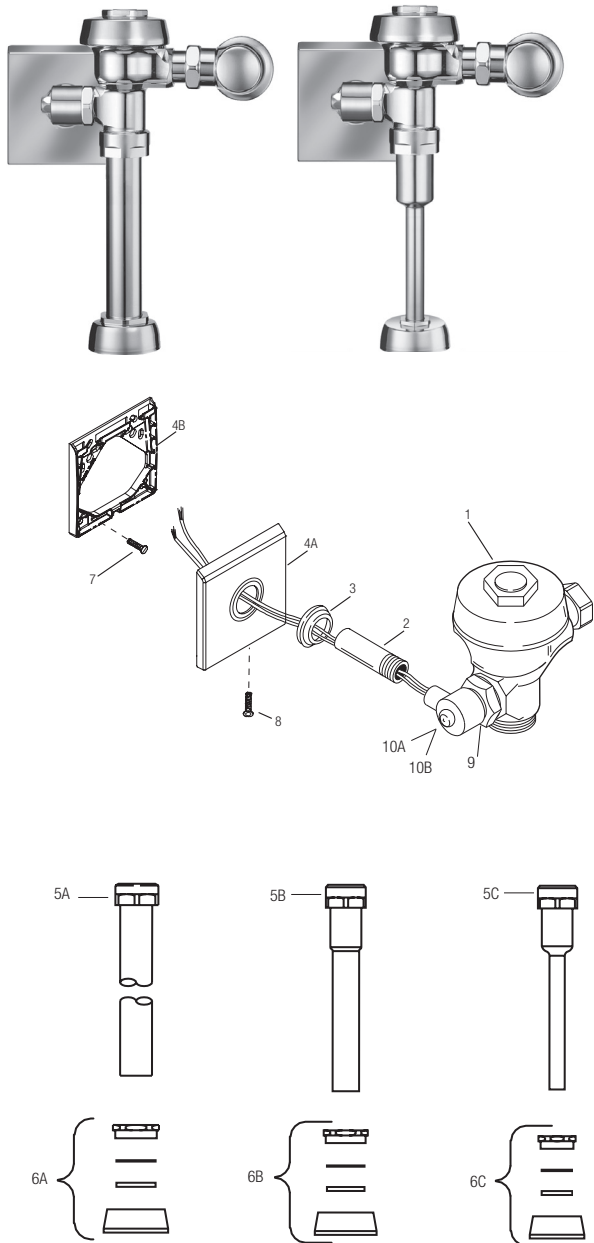

Optima® Royal® ES 24V/120V Exposed Flushometer

ROYAL® OPTIMA® ES 24/120V EXPOSED FLUSHOMETER PARTS LIST

Item No.	Code No.	Part No.	Description
1.	‡		Solenoid Activated Valve Assembly
2.	0306249PK	F-15	Tail Assembly
3.	0345150	EL-431-A	Flange Assembly
4A.	3305105	EL-625-A	Cover Plate w/Mounting Hardwar (Closet only) (Includes EL-549 Mounting Plastic plate)
4B.	0305251PK	EL-549	Exposed Closet Mounting Plate
5A.	—	V-600-AA	1-1/2" (38 mm) Vacuum Breaker Assembly CP (Models 110/111, 115, and 116)
5B.	—	V-600-AA	1-1/4" (32 mm) x 9" (229 mm) Vacuum Breaker Assembly CP (Model 180 ES-S)
5C.	—	V-600-AA	3/4" (19 mm) x 9" (229 mm) Vacuum Breaker Assembly CP (Model 186 ES-S)
6A.	0306146	F-5-AT	1-1/2" (38 mm) Spud Coupling Assembly CP (Models 110/111, 115, and 116)
6B.	0306140	F-5-AU	1-1/4" (32 mm) Spud Coupling Assembly CP (Model 180)
6C.	0306125	F-5-AW	3/4" (19 mm) Spud Coupling Assembly CP (Model 186)
6D.	SEE SLIP JOINT GASKETS AND RINGS ON TABLE BELOW		
7.	‡		Screws (Flat Head Slotted #6/32)
8.	5305100	EL-674	Wall Plate Screw Kit (#6/32 x 15.87 mm) (6 per kit)
9.	3305043	EL-128-A	Actuator Cartridge
10A.	0305329	EL-124-2	CP 24V Solenoid Assembly Only
10B.	0305328	EL-124-1	CP 120V Solenoid Assembly Only
	3305045	EL-1028-A	Solenoid Assembly (24V) w/ Cartridge Assembly
	3305044	EL-1029-A	Solenoid Assembly (120V) w/ Cartridge Assembly
12.	3325814	EBV-1017-A	CP Valve Handle Cap
14.	3302306	B-51-A	Triple Seal Handle Repair Kit
15.	3345080	EL-126-A	ESS to TMO Retrofit Conversion Kit (Exposed*)
*	3388015	H-1015-A	Flow Control Kit (HEU Only) (not Shown)
*	0305163	EL-172-A	Electric Push Button Assembly (Optional)