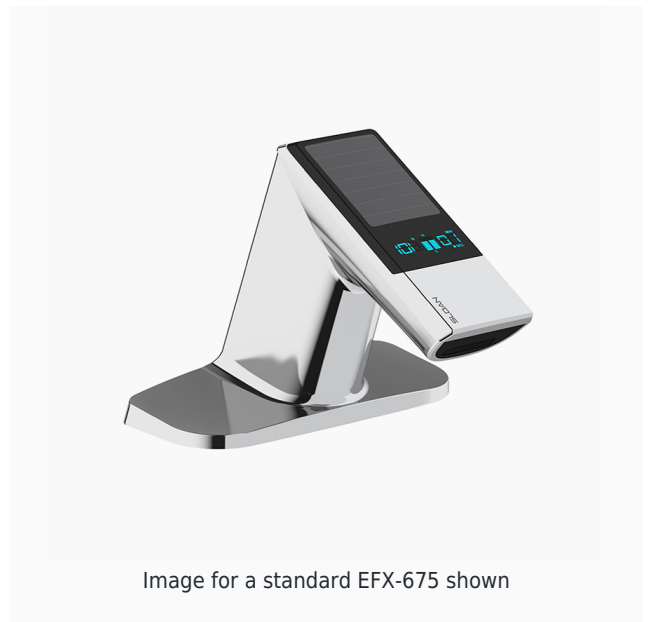

OPTIONS**Power Type**

Solar

Body Type

Low Integrated Base

Mounting

Deck

Power Supply

Solar (SOL)

Finish

Polished Chrome (CP)

Control Access

Above Deck

Mixer

Mixer Not Included

Below Deck Manual Mixing Valve (BDM)

Below Deck Thermostatic Mixing Valve (BDT)

**DESCRIPTION**

BASYS® Solar-Powered Deck-Mounted Low Integrated Base Body Faucet

FEATURES

Commercial Grade, ADA Compliant, Electronic, Sensor-Activated, Die-Cast Metal Hand Washing Faucet with the following features: