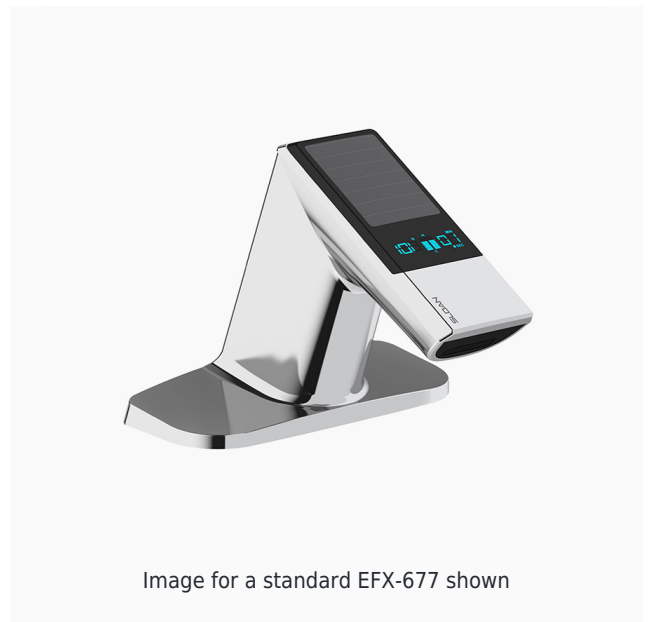

OPTIONS**Power Type**

Solar

Body Type

Low Integrated Base

Mounting

Deck

Power Supply

Solar (SOL)

Image for a standard EFX-677 shown

DESCRIPTION

BASYS® Solar-Powered Deck-Mounted Low Integrated Base Body Faucet

FEATURES

Commercial Grade, ADA Compliant, Electronic, Sensor-Activated, Die-Cast Metal Hand Washing Faucet with the following features: