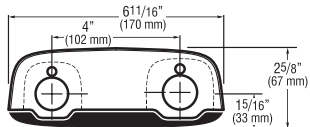

ETF-299-A For use with ETF-80 and EBF-85 faucets with soap/faucet combination