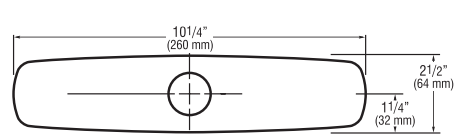

SFP-22 For use with SF-2100/2200/2400, EAF-100, EAF-150 faucets and EAF-35-A with 8" centerset