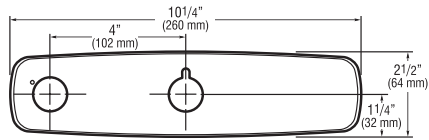

Trim Plates

Description

Sloan offers a variety of Trim Plate Kits for use with OPTIMA® and OPTIMA Plus® Faucets

Specifications

Trim Plates are Chrome Plated Brass and are available for both 4" (102 mm) and 8" (203 mm) Centerset sinks.

8 Inch Trim Plates For 8" (203 mm) Centerset Sink

ETF-432-A For use with ETF-660 and ETF-770 faucets