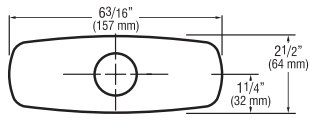

ETF-312-A For use with EAF-200/250/275, ELF-10, ESF-20 and EBF-187 faucets