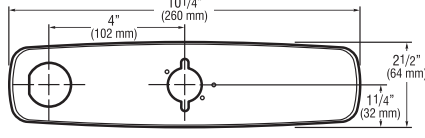

MIX-104-A For use with ELF-10, ESF-20, ETF-80, ETF-880, EBF-85 and EBF-187 faucets with ADM (MIX-110-A-5)