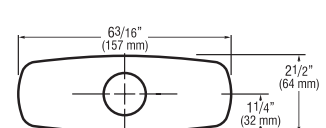

#### 4 Inch Trim Plates For 4" (102 mm) Centerset Sink

**ETF-295-A** For use with ETF-80 and EBF-85 faucets

**ETF-313-A** For use with ETF-660 and ETF-770 faucets

**ETF-640-A** For use with ESD-30880 and ESD-35187 faucets with soap/faucet combination