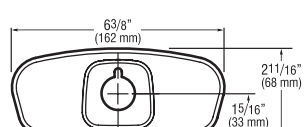

ETF-662-A For use with ETF-880 faucets