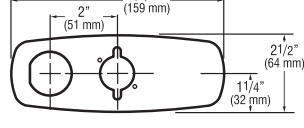

#### 4 Inch Trim Plates For 4" (102 mm) Centerset Sink

**ETF-295-A** For use with ETF-80 and EBF-85 faucets

**ETF-313-A** For use with ETF-660 and ETF-770 faucets

**ETF-640-A** For use with ESD-30880 and ESD-35187 faucets with soap/faucet combination

**ETF-662-A** For use with ETF-880 faucets

**EFX-20-A** For use with BASYS EFX-1XX, 2XX, 3XX, 4" baseplate with gasket

**ETF-312-A** For use with EAF-200/250/275, ELF-10, ESF-20 and EBF-187 faucets

**ETF-607-A** For use with ETF-610, ETF-700, EBF-625 and EBF-750 faucets