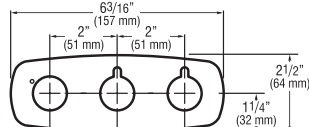

ETF-314-A For use with ETF-660 and ETF-770 faucets with ADM (MIX-110-A-1)