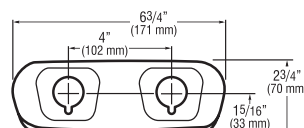

### Specifications

Trim Plates are Chrome Plated Brass and are available for both 4" (102 mm) and 8" (203 mm) Centerset sinks.

#### 4 Inch Trim Plates For 4" (102 mm) Centerset Sink

**ETF-295-A** For use with ETF-80 and EBF-85 faucets

**ETF-313-A** For use with ETF-660 and ETF-770 faucets

**ETF-640-A** For use with ESD-30880 and ESD-35187 faucets with soap/faucet combination