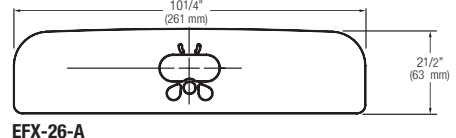

EFX-26-A For use with BASYS EFX-1XX, 2XX, 3XX, 8" baseplate with gasket