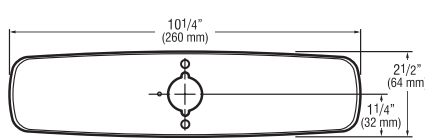

ETF-608-A For use with ETF-610, ETF-700, EBF-615, EBF-625 and EBF-750 faucets