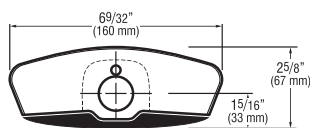

4 Inch Trim Plates For 4" (102 mm) Centerset Sink

ETF-295-A For use with ETF-80 and EBF-85 faucets