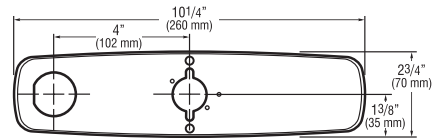

### Specifications

Trim Plates are Chrome Plated Brass and are available for both 4" (102 mm) and 8" (203 mm) Centerset sinks.

#### 8 Inch Trim Plates For 8" (203 mm) Centerset Sink

**ETF-432-A** For use with ETF-660 and ETF-770 faucets

**ETF-578-A** For use with ETF-600, EBF-650 and EBF-655 faucets

**MIX-106-A** For use with ETF-610, ETF-700, EBF-615, EBF-625 and EBF-750 faucets with ADM (MIX-110-A-6)