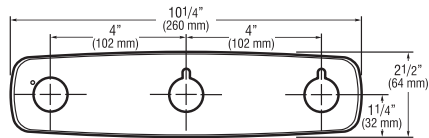

### Specifications

Trim Plates are Chrome Plated Brass and are available for both 4" (102 mm) and 8" (203 mm) Centerset sinks.

#### 8 Inch Trim Plates For 8" (203 mm) Centerset Sink

**ETF-432-A** For use with ETF-660 and ETF-770 faucets

**ETF-578-A** For use with ETF-600, EBF-650 and EBF-655 faucets

**MIX-106-A** For use with ETF-610, ETF-700, EBF-615, EBF-625 and EBF-750 faucets with ADM (MIX-110-A-6)