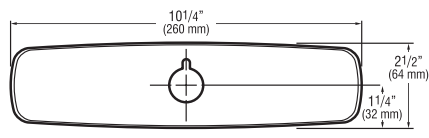

ETF-510-A For use with EAF-200/250/275, ELF-10, ESF-20, ETF-80, ETF-880, EBF-85, EBF-187 and ERF-885 faucets