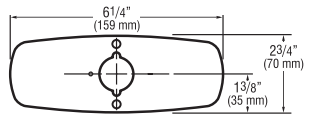

ETF-607-A For use with ETF-610, ETF-700, EBF-625 and EBF-750 faucets