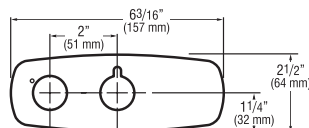

ETF-313-A For use with ETF-660 and ETF-770 faucets