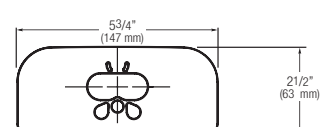

EFX-20-A For use with BASYS EFX-1XX, 2XX, 3XX, 4" baseplate with gasket