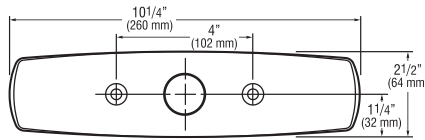

ETF-578-A For use with ETF-600, EBF-650 and EBF-655 faucets