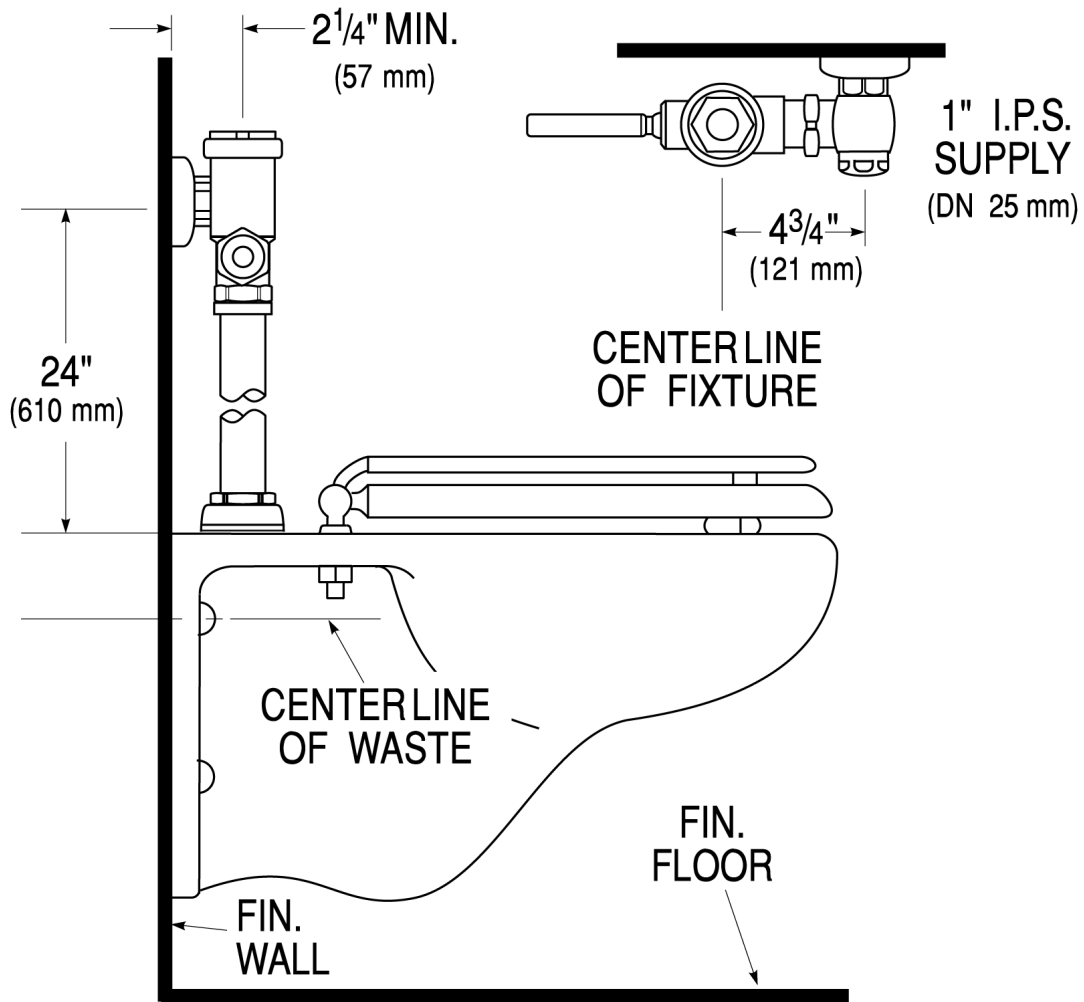

**CODE NUMBER**

3070245

**DESCRIPTION**

1.6 gpf, XL Sweat Solder Adapter Kit, Polished Chrome Finish, Single Flush, GEM-2® Exposed Manual Flushometer.

**DETAILS**

- Flush Volume: 1.6 gpf (6.0 Lpf)
- Finish: Polished Chrome (CP)
- Valve: Piston
- Valve Body Material: Semi-red Brass
- Fixture Type: Water Closet
- Fixture Connection: Top
- Rough-In Dimension: 34 3/8" (873mm)
- Spud Coupling: 1 1/2" (38mm)
- Supply Pipe: 1" (25mm)
- Adapter: XL Sweat Solder Adapter Kit (XL)

**VALVE OPERATING PRESSURE (FLOWING)**

15–80 PSI (103–552 kPa). Specific fixtures may require greater minimum flowing pressure - consult manufacturer requirements.

**DOWNLOADS**

- [GEM/GEM 2 Piston Type Exposed Installation Instructions](#)
- [Control Stop Repair and Maintenance Guide](#)
- [Flush Connections Flanges Repair and Maintenance Guide](#)
- [Tail Piece Repair and Maintenance Guide](#)
- [Gem 2 Repair and Maintenance Guide](#)
- [Additional Downloads](#)

**NOTES**

All information contained within this document subject to change without notice.

Looking for other variations of the GEM-2 114 product? [View the general spec sheet with all options.](#)

[Find a compatible urinal](#) for this flushometer.

[Find a compatible water closet](#) for this flushometer.

Sloan 10500 Seymour Ave, Franklin Park, IL 60131

Phone: 800.982.5839 • Fax: 800.447.8329 • [sloan.com](http://sloan.com)

**ROUGH-IN**

Sloan 10500 Seymour Ave, Franklin Park, IL 60131  
Phone: 800.982.5839 • Fax: 800.447.8329 • [sloan.com](http://sloan.com)