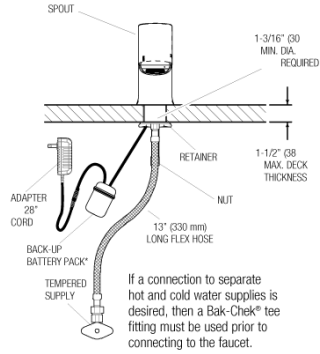

ROUGH-IN

EFX-300.00X.0X1X Faucet
with Single Line Water Supply