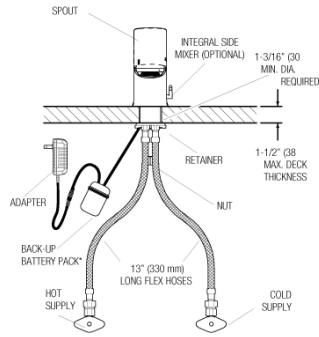

[Find a compatible sink](#) for this faucet.

WARRANTY

[View Warranty Information](#)

ROUGH-IN

EFX-300.00X.0X1X Faucet
with Single Line Water Supply

EFX-300.50X.0X1X Faucet
with Hot & Cold Water Supply

EFX-300.X0X.0X1X Faucet
with Hot & Cold Water Supply

Electrical Connection for up to 6 Faucets
Can combine up to six (6) faucets using one adapter