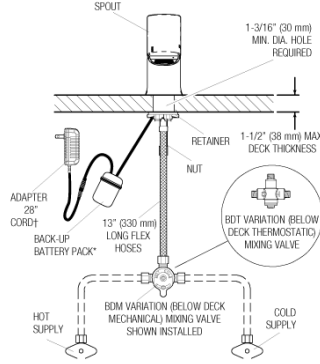

-  [BASYS® Faucet Installation and Features](#)
-  [BASYS® Faucet Installation Low Height Model](#)
-  [Sloan Connect App®](#)

DOWNLOADS

- [EFX 3Xx/6Xx Active IR Installation Instructions](#)
- [EFX 3Xx/6Xx Active IR \(SP\) Installation Instructions](#)
- [EFX 3Xx/6Xx \(SP\) Installation Instructions](#)
- [EFX 3Xx/6Xx Capacitance Installation Instructions](#)
- [Trim Plate Guide](#)
- [IR FAQs Repair and Maintenance Guide](#)
- [IR FAQs SP Repair and Maintenance Guide](#)
- [BASYS EFX-300 Series IR Repair and Maintenance Guide](#)
- [EFX-3XX \(Capacitance\) Repair and Maintenance Guide](#)
- [Faucet Spray Heads Repair and Maintenance Guide](#)
- [Additional Downloads](#)

[Find a compatible sink](#) for this faucet.

WARRANTY

[View Warranty Information](#)

ROUGH-IN

EFX-300.00X.0X1X Faucet
with Single Line Water Supply

EFX-300.50X.0X1X Faucet
with Hot & Cold Water Supply

EFX-300.X0X.0X1X Faucet
with Hot & Cold Water Supply

Electrical Connection for up to 6 Faucets
Can combine up to six (6) faucets using one adapter