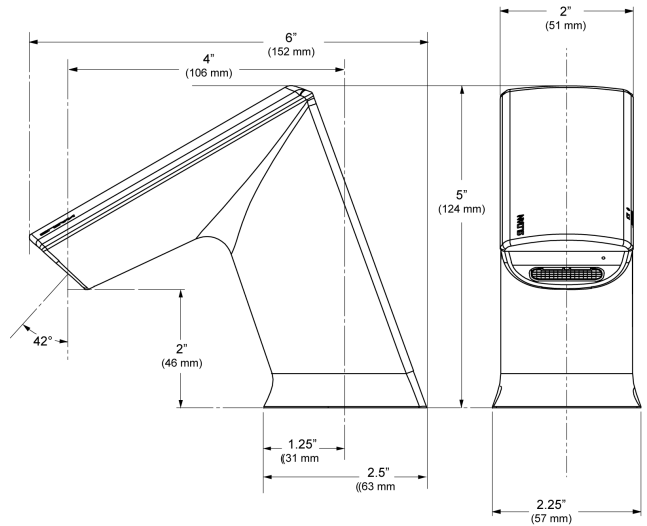

DETAILS

- Flow Rate: 0.5 gpm (1.9 Lpm) (0.5GPM)
- Spray Type: Multi-Laminar (MLM)
- Sensor Type: Infrared
- Mounting Type: Single Hole
- Trim Plate: 4" (102mm) (4)
- Power Supply: Plug Adapter (PLG)
- Temperature Mixer: Below Deck Thermostatic Mixing Valve (BDT)
- Finish: Polished Chrome (CP)
- Factory Default Timeout: 10 seconds
- Factory Default Gallons per Cycle: 0.083

ELECTRICAL SPECIFICATIONS

- Battery Life: 3 years 8,000 cycles/month
 - Optional power harvesting significantly extends service life
- Sensor Range: 4" - 5" (102 - 127mm)

VIDEOS

Variation not shown: 4" Trim Plate