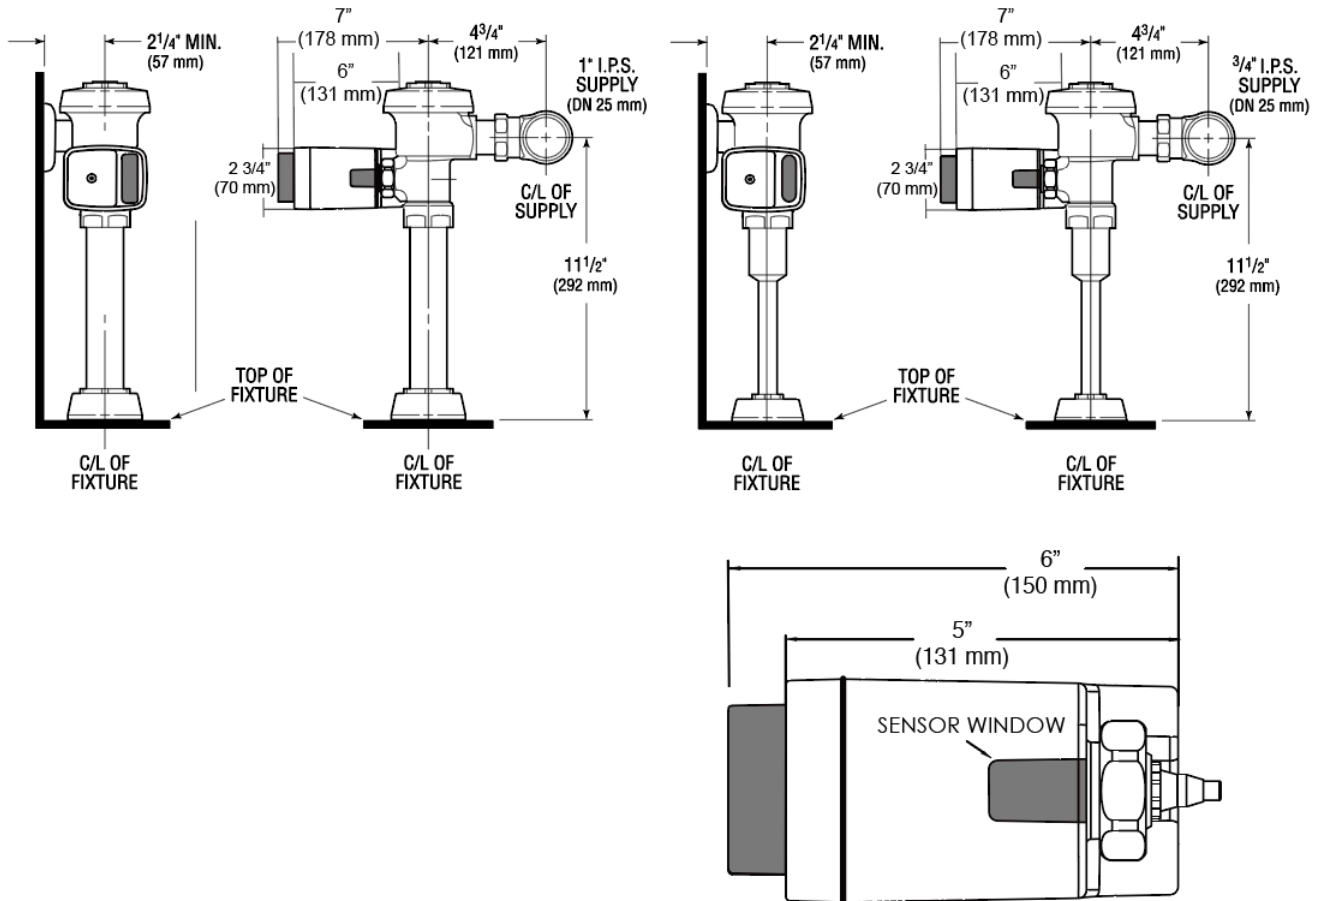

ROUGH-IN

Sloan 10500 Seymour Ave, Franklin Park, IL 60131
Phone: 800.982.5839 • Fax: 800.447.8329 • sloan.com