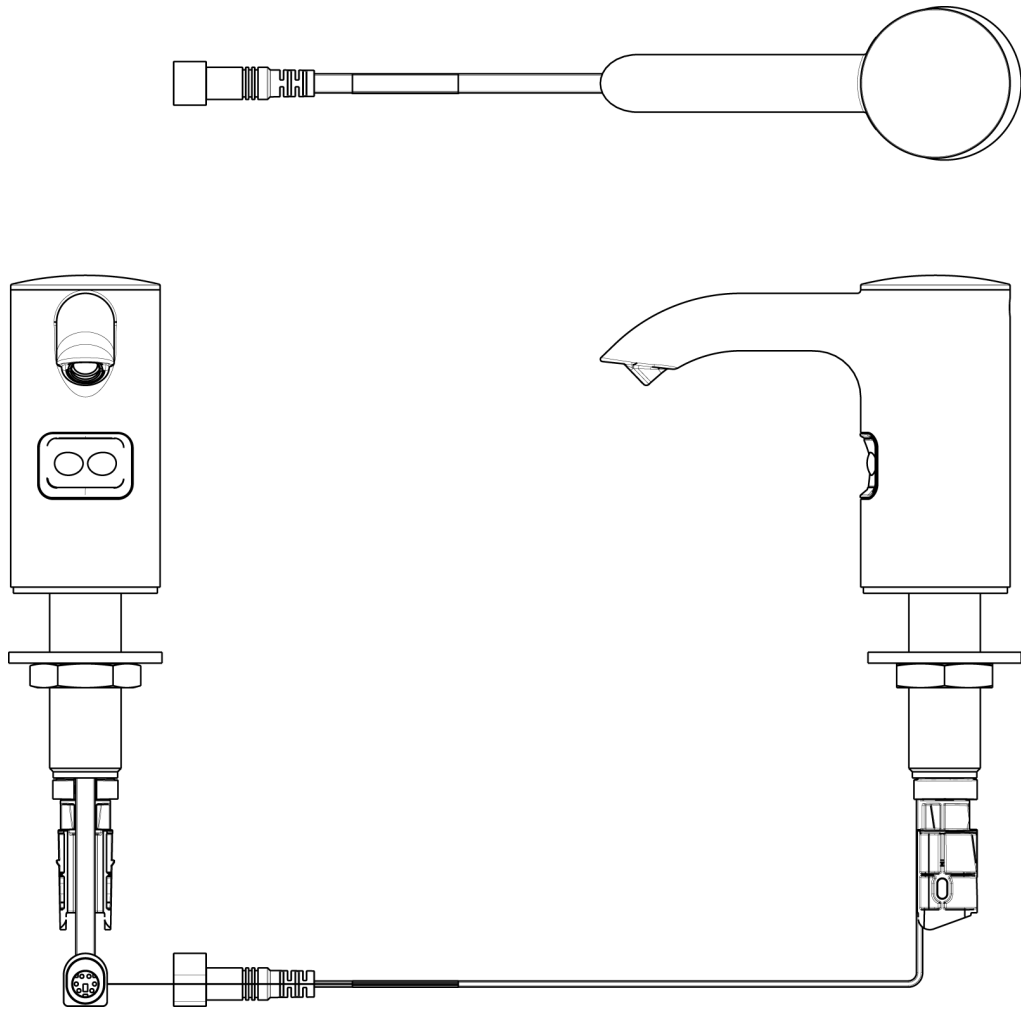

CODE NUMBER

3346095

DESCRIPTION

Polished Chrome Finish, Sloan® Deck-Mounted Foam Soap Dispenser.

DETAILS

- Finish: Polished Chrome (CP)
- Power Type: Battery
- Height: 161/1000" (4mm)
- Width: 79/1000" (2mm)
- Depth: 209/1000" (5mm)
- Sensor Type: IR

FEATURES

Sensor Activated, Electronic, Chrome Plated Die Cast Body, Hand Washing Foam Soap Dispenser with the following features:

- Modular one-piece construction easily attaches to deck surface
- All electronics in spout are sealed
- Designed for drip free foam dispensing operation
- Motor Assembly suspended under counter connected to soap dispenser spout
- Motor Assembly rotates 360 degrees for easy installation
- Battery life of 45,000 activations
- 1,500 dispenses per foam soap bottle
- Ships with 2 bottles of non-scented, non-colored foam soap (1500ml per bottle)
- Additional foam soap can be purchased through Sloan (ESD-321) or GOJO distribution (8565-02-N6300GN)
- Ships with battery pack (4 "D" Alkaline batteries included)
- Sensor range - nominal 5"
- GFI outlet suggested per code
- 120V/15 Amp
- Optional AC adaptor can be purchased separately (part number 0346090)
- Select the ESD-701 to combine ESD-700 soap dispenser, 2 bottles of soap and the EAF-750-ISM faucet

SOAP REFILLS

- ESD-321 (1500mL)

**COMPLIANCES & CERTIFICATIONS**

(ADA Compliant)

RECOMMENDED SPECIFICATION

Sloan Foam Soap Dispenser model number ESD-700. Chrome Plated Dispenser. Supplied with 2 bottles of 1500ml soap.

ROUGH-IN

MATCHING FAUCETS

	Name	Description	
	EAF-700	Optima [®] Hardwired-Powered Deck-Mounted Gooseneck Body Faucet	View more info
	EAF-750	Optima [®] Battery-Powered Deck-Mounted Gooseneck Body Faucet	View more info
	EBF-550	Optima [®] Battery-Powered Wall-Mounted Gooseneck Body Faucet	View more info
	EBF-750	Optima [®] Battery-Powered Deck-Mounted Gooseneck Body Faucet	View more info