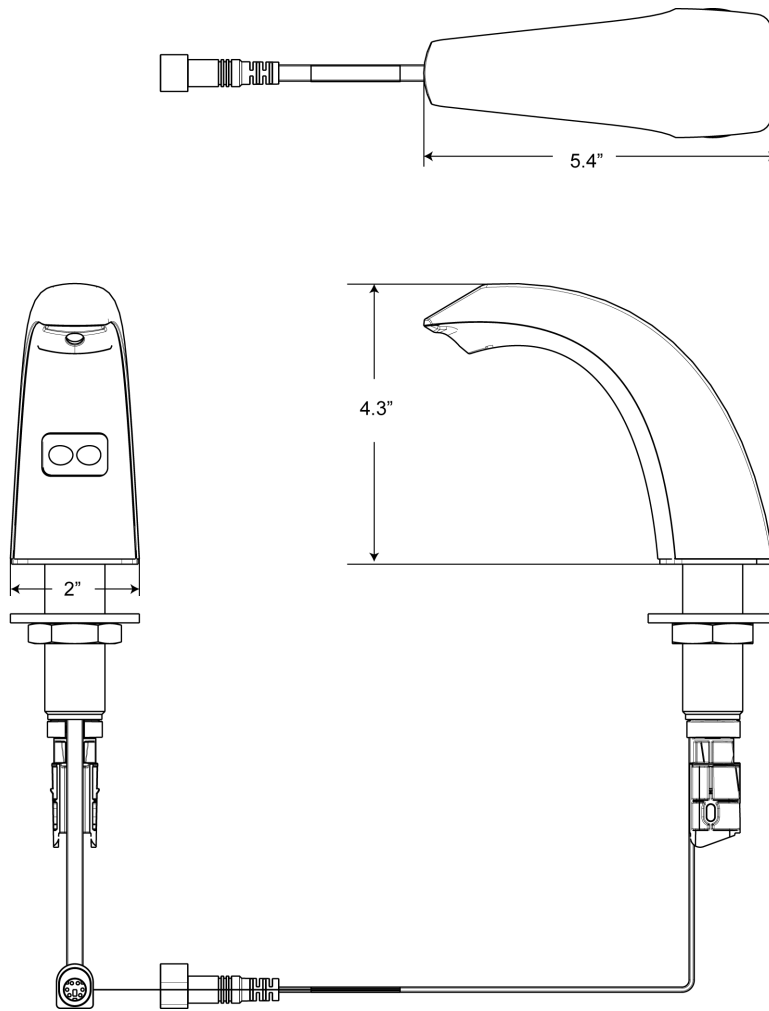

ROUGH-IN

Sloan 10500 Seymour Ave, Franklin Park, IL 60131
Phone: 800.982.5839 • Fax: 800.447.8329 • sloan.com