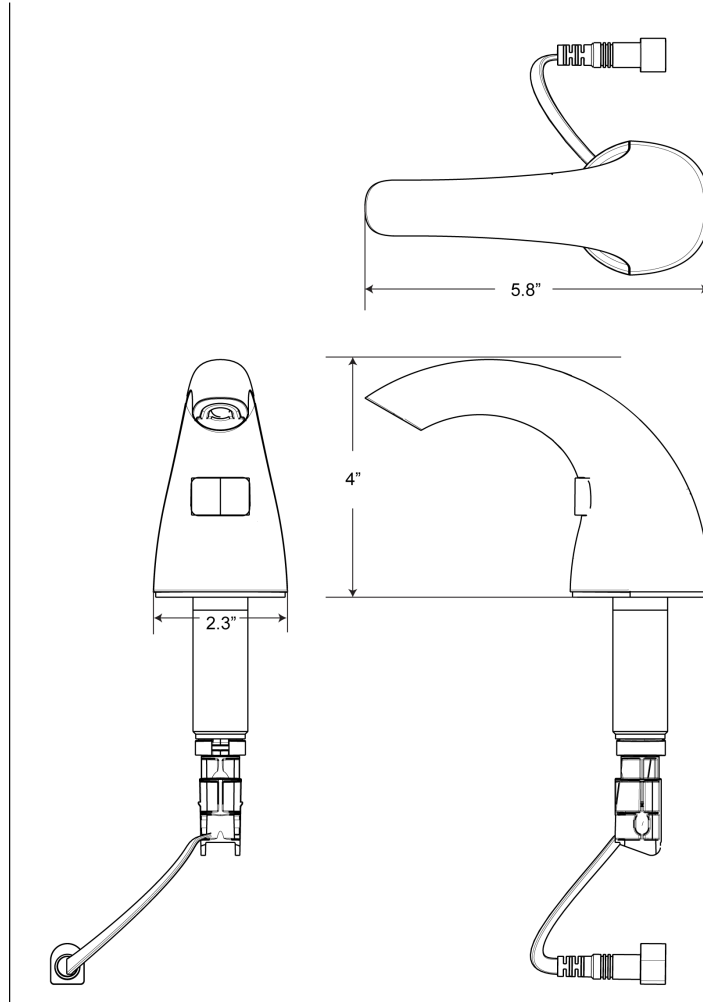

ROUGH-IN

Sloan 10500 Seymour Ave, Franklin Park, IL 60131
Phone: 800.982.5839 • Fax: 800.447.8329 • sloan.com