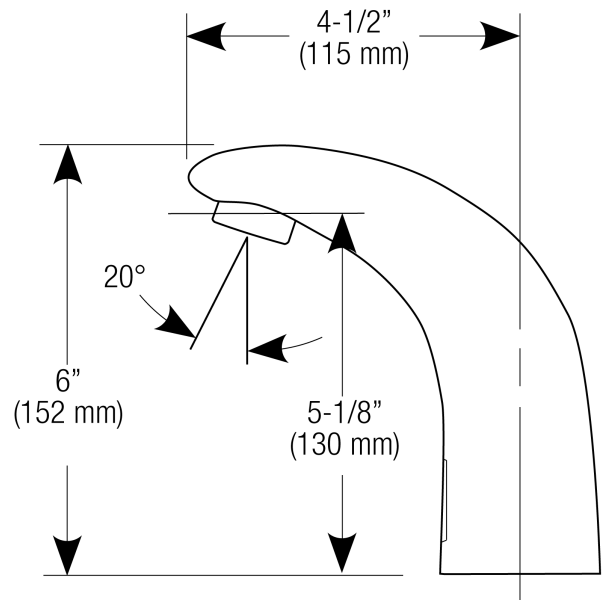

CODE NUMBER

3362156IN

DESCRIPTION

Battery Power Supply, Mixer Not Included, Polished Chrome Finish, 0.5 gpm, Multi-Laminar Spray, Infrared Sensor, Sloan® Battery-Powered Deck-Mounted Mid Body Faucet.

DETAILS

- Flow Rate: 0.5 gpm (2 Lpm) (0.5GPM)
- Spray Type: Multi-Laminar (MLM)
- Sensor Type: Infrared (IR)
- Mounting Type: Single Hole ( )
- Power Supply: Battery (BAT)
- Temperature Mixer: Mixer Not Included ( )
- Finish: Polished Chrome (CP)
- Factory Default Timeout: 30s
- Factory Default GPC: 0.25

FEATURES

Commercial Grade, ADA Compliant, Electronic, Sensor-Activated, Brass Pedestal Hand Washing Faucet with the following features:

- Adjustable Infrared Sensor Range
- 36" (914 mm) Long Sensor Cable
- 24" (610 mm) Long Flex Hose
- Filtered Solenoid Valve with serviceable Strainer Filter
- Includes Four (4) AA-size Batteries
- Includes appropriate Mounting Hardware

ELECTRICAL SPECIFICATIONS

- Battery Life: 2 years 8,000 cycles/month
- Sensor Range: 4" - 7" (102 - 178mm)
- Timeout Adjustment Settings: 30s

NOTES

All information contained within this document subject to change without notice.

Looking for other variations of the SF-2450 product? [View the general spec sheet with all options.](#)

[Find a matching soap dispenser](#) for this faucet.

[Find a compatible sink](#) for this faucet.

WARRANTY

1 Year