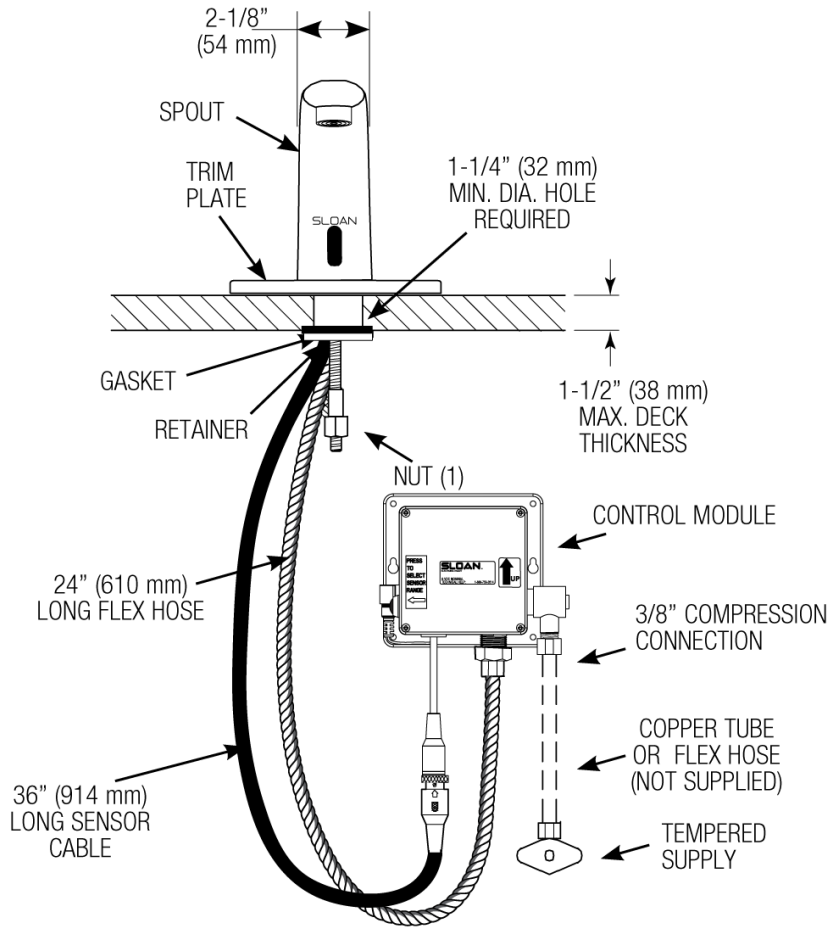

ROUGH-IN

**HOT AND COLD WATER
SUPPLY APPLICATIONS**
(SPECIFY IN MODEL VARIATION)