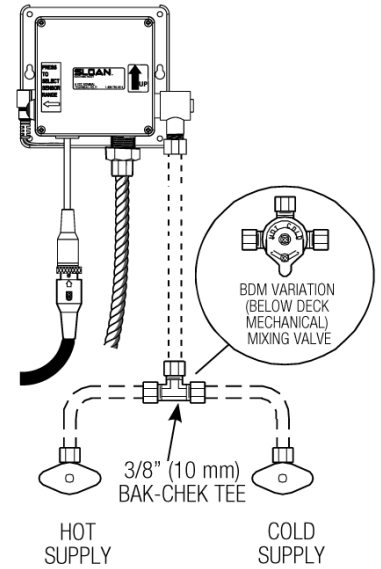

**ELECTRICAL SPECIFICATIONS**

- Battery Life: 2 years 8,000 cycles/month
- Sensor Range: 4" - 7" (102 - 178mm)
- Timeout Adjustment Settings: 30s

**NOTES**

All information contained within this document subject to change without notice.

Looking for other variations of the SF-2150 product? [View the general spec sheet with all options.](#)

[Find a matching soap dispenser](#) for this faucet.

[Find a compatible sink](#) for this faucet.

**WARRANTY**

1 Year

**ROUGH-IN**

**HOT AND COLD WATER  
SUPPLY APPLICATIONS  
(SPECIFY IN MODEL VARIATION)**

344, Udyog Vihar Phase II, Gurgaon, Haryana 122015

Phone: +91 124 6013300 • [sloan.com](http://sloan.com)