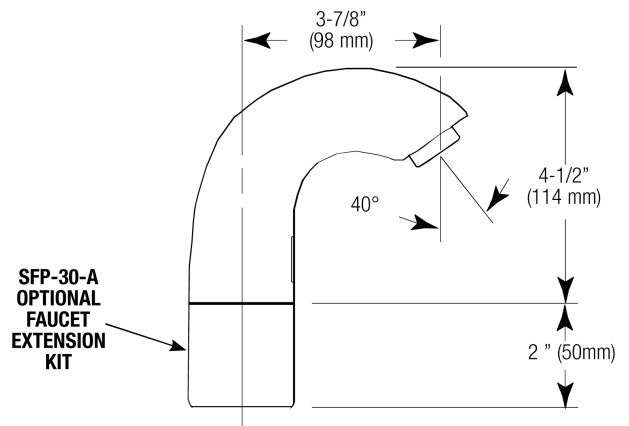

CODE NUMBER

3362183IN

DESCRIPTION

Battery Power Supply, Mixer Not Included, Polished Chrome Finish, 0.5 gpm, Aerated Spray, Infrared Sensor, Sloan® Battery-Powered Deck-Mounted Low Body Faucet.

DETAILS

- Flow Rate: 0.5 gpm (2 Lpm) (0.5GPM)
- Spray Type: Aerated (AER)
- Sensor Type: Infrared (IR)
- Mounting Type: Single Hole ( )
- Power Supply: Battery (BAT)
- Temperature Mixer: Mixer Not Included ( )
- Finish: Polished Chrome (CP)
- Factory Default Timeout: 30s
- Factory Default GPC: 0.25

FEATURES

Commercial Grade, ADA Compliant, Electronic, Sensor-Activated, Brass Pedestal Hand Washing Faucet with the following features:

- Adjustable Infrared Sensor Range
- 36" (914 mm) Long Sensor Cable
- 24" (610 mm) Long Flex Hose
- Filtered Solenoid Valve with serviceable Strainer Filter
- Includes Four (4) AA-size Batteries
- Includes appropriate Mounting Hardware

ELECTRICAL SPECIFICATIONS

- Battery Life: 2 years 8,000 cycles/month
- Sensor Range: 4" - 7" (102 - 178mm)
- Timeout Adjustment Settings: 30s

NOTES

All information contained within this document subject to change without notice.

Looking for other variations of the SF-2150 product? [View the general spec sheet with all options.](#)

[Find a matching soap dispenser](#) for this faucet.

[Find a compatible sink](#) for this faucet.

WARRANTY

1 Year