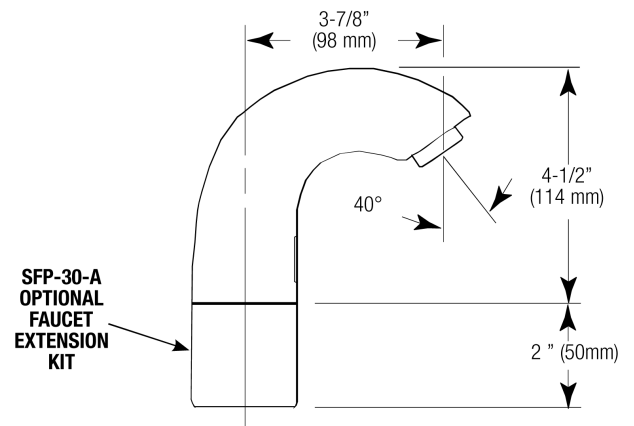

CODE NUMBER

3362184IN

DESCRIPTION

Plug Adapter Power Supply, Mixer Not Included, Polished Chrome Finish, 0.35 gpm, Multi-Laminar Spray, Infrared Sensor, Sloan® Hardwired-Powered Deck-Mounted Low Body Faucet.

DETAILS

- Flow Rate: 0.35 gpm (1 Lpm) (0.35GPM)
- Spray Type: Multi-Laminar (MLM)
- Sensor Type: Infrared (IR)
- Mounting Type: Single Hole ( )
- Power Supply: Plug Adapter (PLG)
- Temperature Mixer: Mixer Not Included ( )
- Finish: Polished Chrome (CP)
- Factory Default Timeout: 30s
- Factory Default GPC: 0.175

FEATURES

Commercial Grade, ADA Compliant, Electronic, Sensor-Activated, Brass Pedestal Hand Washing Faucet with the following features:

- Adjustable Infrared Sensor Range
- 36" (914 mm) Long Sensor Cable
- 24" (610 mm) Long Flex Hose
- Filtered Solenoid Valve with serviceable Strainer Filter
- Includes Four (4) AA-size Batteries
- Includes appropriate Mounting Hardware

ELECTRICAL SPECIFICATIONS

- Battery Life: 2 years 8,000 cycles/month
- Sensor Range: 4" - 7" (102 - 178mm)
- Timeout Adjustment Settings: 30s

NOTES

All information contained within this document subject to change without notice.

Looking for other variations of the SF-2100 product? [View the general spec sheet with all options.](#)

[Find a matching soap dispenser](#) for this faucet.

[Find a compatible sink](#) for this faucet.

WARRANTY

1 Year