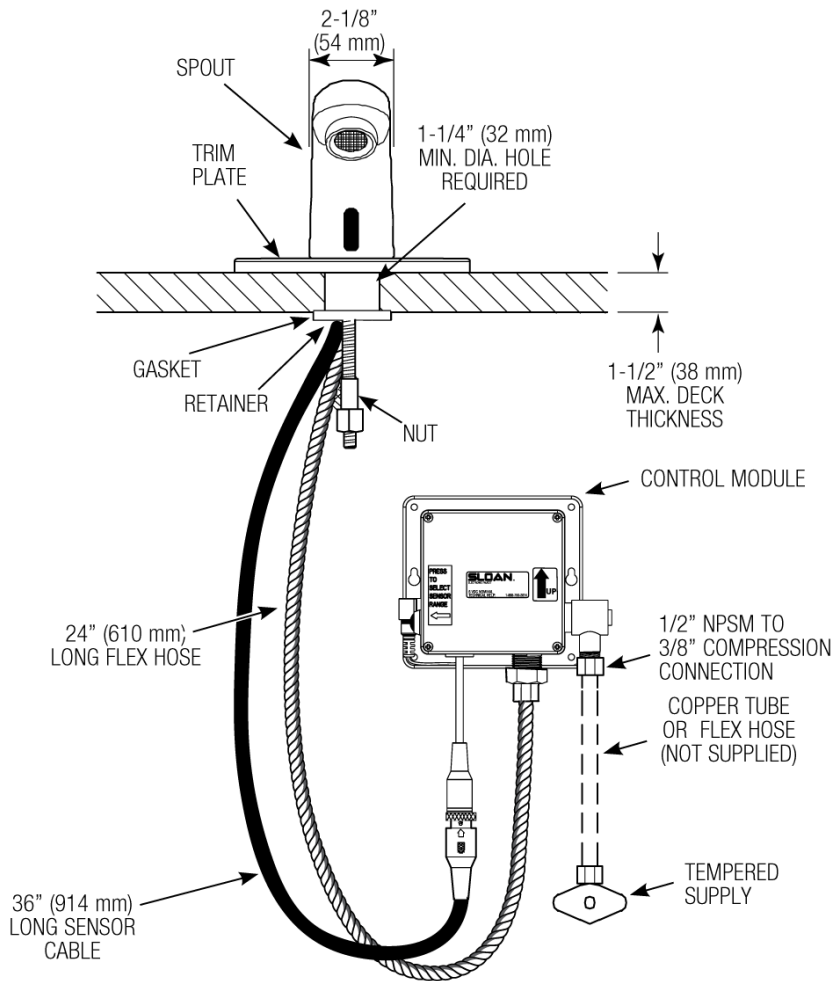

ROUGH-IN

**HOT AND COLD WATER
SUPPLY APPLICATIONS
(SPECIFY IN MODEL VARIATION)**

344, Udyog Vihar Phase II, Gurgaon, Haryana 122015

Phone: +91 124 6013300 • sloan.com