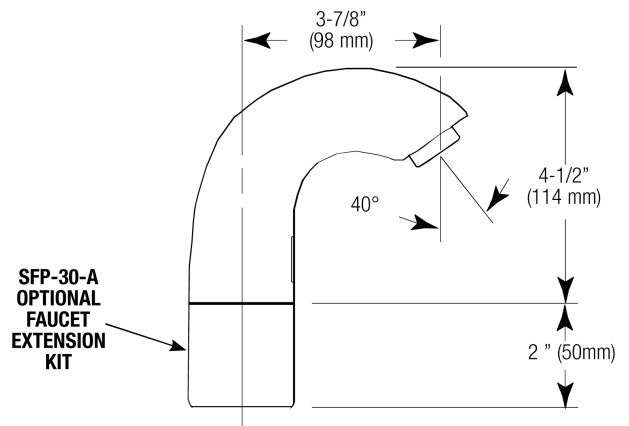

CODE NUMBER

3362185IN

DESCRIPTION

Plug Adapter Power Supply, Mixer Not Included, Polished Chrome Finish, 0.5 gpm, Aerated Spray, Infrared Sensor, Sloan® Hardwired-Powered Deck-Mounted Low Body Faucet.

DETAILS

- Flow Rate: 0.5 gpm (2 Lpm) (0.5GPM)
- Spray Type: Aerated (AER)
- Sensor Type: Infrared (IR)
- Mounting Type: Single Hole ( )
- Power Supply: Plug Adapter (PLG)
- Temperature Mixer: Mixer Not Included ( )
- Finish: Polished Chrome (CP)
- Factory Default Timeout: 30s
- Factory Default GPC: 0.25

FEATURES

Commercial Grade, ADA Compliant, Electronic, Sensor-Activated, Brass Pedestal Hand Washing Faucet with the following features:

- Adjustable Infrared Sensor Range
- 36" (914 mm) Long Sensor Cable
- 24" (610 mm) Long Flex Hose
- Filtered Solenoid Valve with serviceable Strainer Filter
- Includes Four (4) AA-size Batteries
- Includes appropriate Mounting Hardware

ELECTRICAL SPECIFICATIONS

- Battery Life: 2 years 8,000 cycles/month
- Sensor Range: 4" - 7" (102 - 178mm)
- Timeout Adjustment Settings: 30s

NOTES

All information contained within this document subject to change without notice.

Looking for other variations of the SF-2100 product? [View the general spec sheet with all options.](#)

[Find a matching soap dispenser](#) for this faucet.

[Find a compatible sink](#) for this faucet.

WARRANTY

1 Year