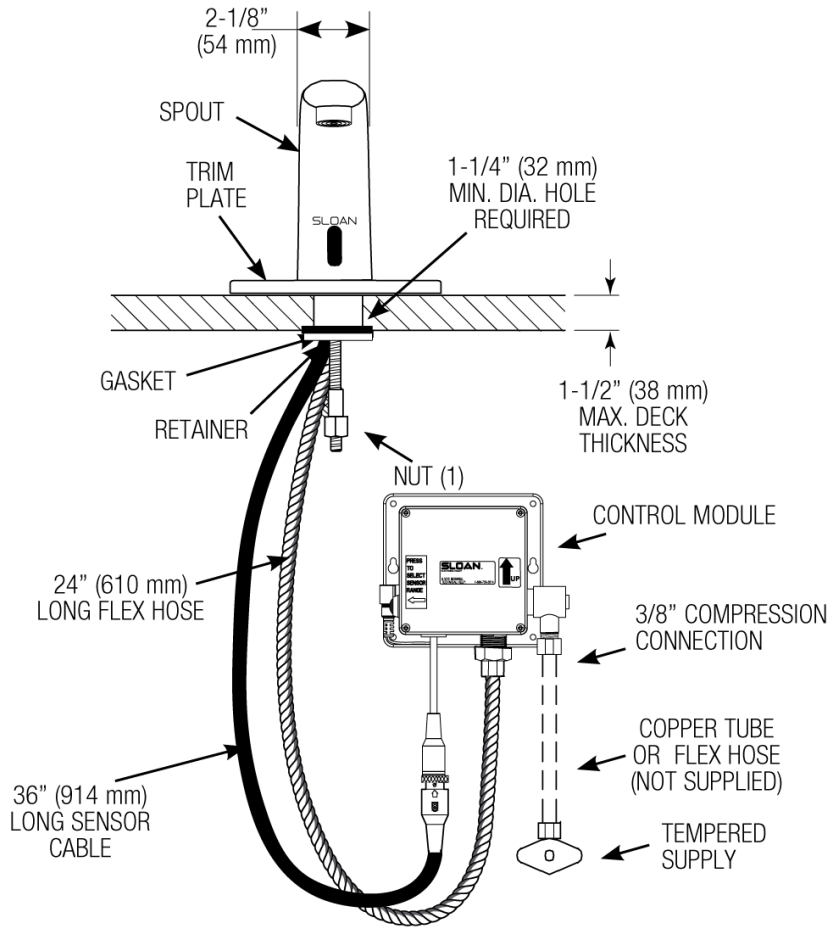

ROUGH-IN

**HOT AND COLD WATER
SUPPLY APPLICATIONS**
(SPECIFY IN MODEL VARIATION)