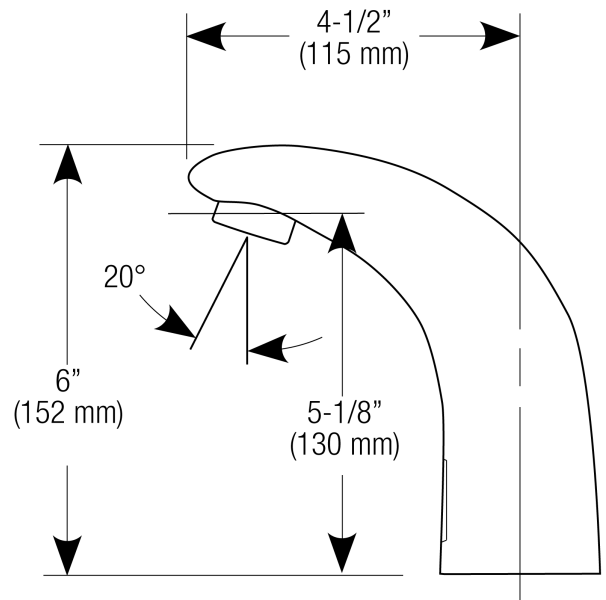

CODE NUMBER

3362186IN

DESCRIPTION

Battery Power Supply, Mixer Not Included, Polished Chrome Finish, 0.35 gpm, Multi-Laminar Spray, Infrared Sensor, Sloan® Battery-Powered Deck-Mounted Mid Body Faucet.

DETAILS

- Flow Rate: 0.35 gpm (1 Lpm) (0.35GPM)
- Spray Type: Multi-Laminar (MLM)
- Sensor Type: Infrared (IR)
- Mounting Type: Single Hole ( )
- Power Supply: Battery (BAT)
- Temperature Mixer: Mixer Not Included ( )
- Finish: Polished Chrome (CP)
- Factory Default Timeout: 30s
- Factory Default GPC: 0.175

FEATURES

Commercial Grade, ADA Compliant, Electronic, Sensor-Activated, Brass Pedestal Hand Washing Faucet with the following features:

- Adjustable Infrared Sensor Range
- 36" (914 mm) Long Sensor Cable
- 24" (610 mm) Long Flex Hose
- Filtered Solenoid Valve with serviceable Strainer Filter
- Includes Four (4) AA-size Batteries
- Includes appropriate Mounting Hardware

ELECTRICAL SPECIFICATIONS

- Battery Life: 2 years 8,000 cycles/month
- Sensor Range: 4" - 7" (102-178mm)
- Timeout Adjustment Settings: 30s

NOTES

All information contained within this document subject to change without notice.

Looking for other variations of the SF-2450 product? [View the general spec sheet with all options.](#)

[Find a matching soap dispenser](#) for this faucet.

[Find a compatible sink](#) for this faucet.

WARRANTY

1 Year