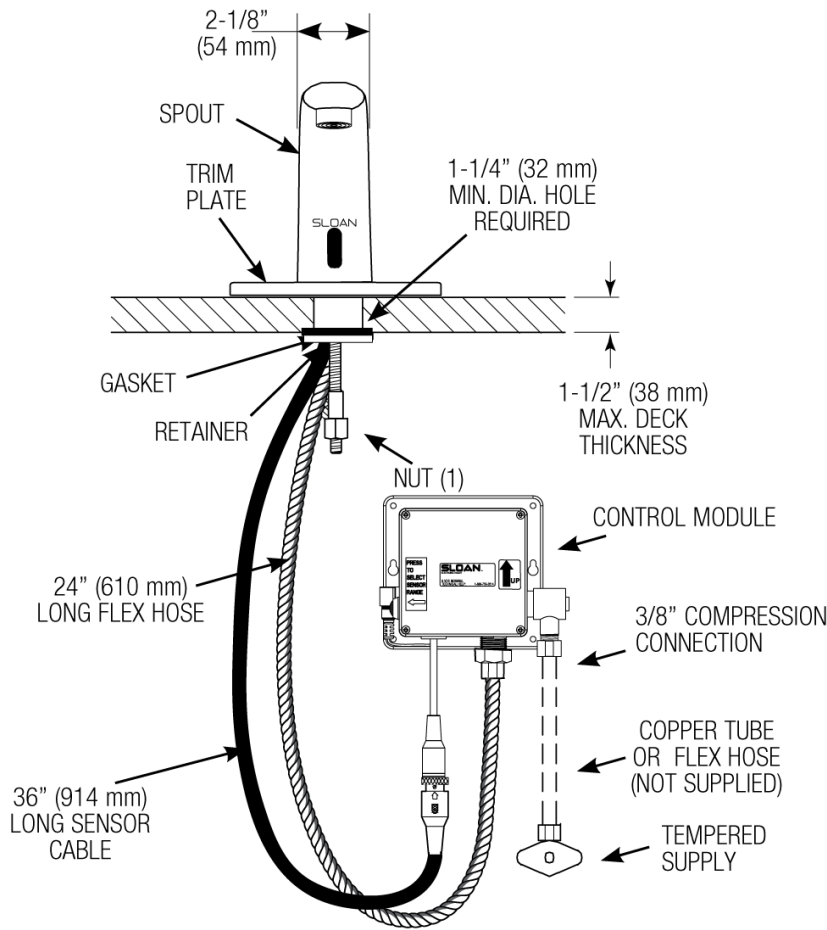

ROUGH-IN

**HOT AND COLD WATER
SUPPLY APPLICATIONS**
(SPECIFY IN MODEL VARIATION)

344, Udyog Vihar Phase II, Gurgaon, Haryana 122015

Phone: +91 124 6013300 • sloan.com