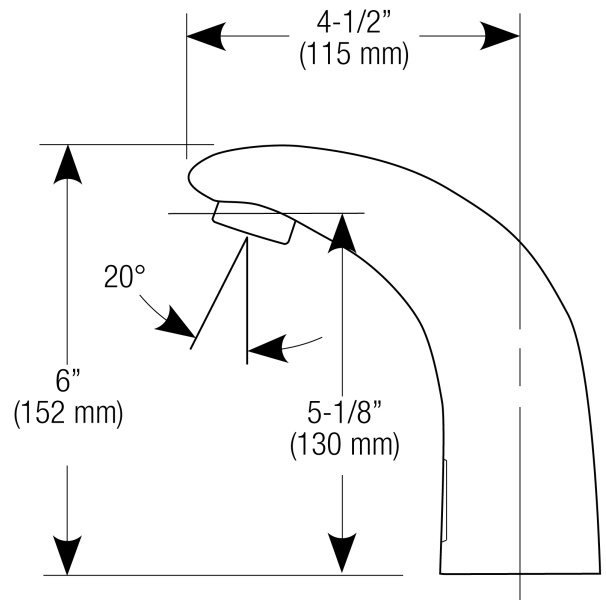

CODE NUMBER

3362187IN

DESCRIPTION

Battery Power Supply, Mixer Not Included, Polished Chrome Finish, 0.5 gpm, Aerated Spray, Infrared Sensor, Sloan® Battery-Powered Deck-Mounted Mid Body Faucet.

DETAILS

- Flow Rate: 0.5 gpm (2 Lpm) (0.5GPM)
- Spray Type: Aerated (AER)
- Sensor Type: Infrared (IR)
- Mounting Type: Single Hole ( )
- Power Supply: Battery (BAT)
- Temperature Mixer: Mixer Not Included ( )
- Finish: Polished Chrome (CP)
- Factory Default Timeout: 30s
- Factory Default GPC: 0.25

FEATURES

Commercial Grade, ADA Compliant, Electronic, Sensor-Activated, Brass Pedestal Hand Washing Faucet with the following features:

- Adjustable Infrared Sensor Range
- 36" (914 mm) Long Sensor Cable
- 24" (610 mm) Long Flex Hose
- Filtered Solenoid Valve with serviceable Strainer Filter
- Includes Four (4) AA-size Batteries
- Includes appropriate Mounting Hardware

ELECTRICAL SPECIFICATIONS

- Battery Life: 2 years 8,000 cycles/month
- Sensor Range: 4" - 7" (102 - 178mm)
- Timeout Adjustment Settings: 30s

NOTES

All information contained within this document subject to change without notice.

Looking for other variations of the SF-2450 product? [View the general spec sheet with all options.](#)

[Find a matching soap dispenser](#) for this faucet.

[Find a compatible sink](#) for this faucet.

WARRANTY

1 Year