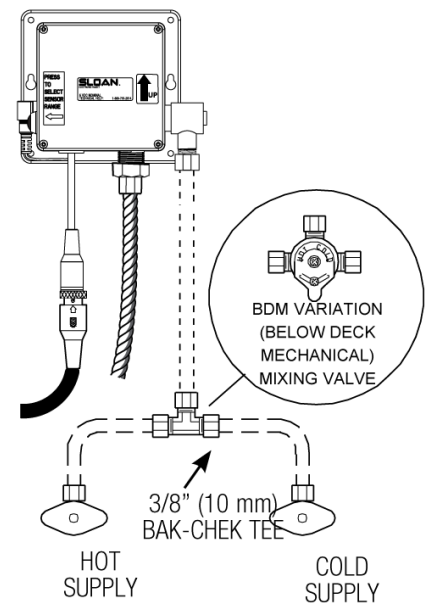

**FEATURES**

Commercial Grade, ADA Compliant, Electronic, Sensor-Activated, Brass Pedestal Hand Washing Faucet with the following features:

- Adjustable Infrared Sensor Range
- 36" (914 mm) Long Sensor Cable
- 24" (610 mm) Long Flex Hose
- Filtered Solenoid Valve with serviceable Strainer Filter
- Includes Four (4) AA-size Batteries
- Includes appropriate Mounting Hardware

**ELECTRICAL SPECIFICATIONS**

- Battery Life: 2 years 8,000 cycles/month
- Sensor Range: 4" - 7" (102 - 178mm)
- Timeout Adjustment Settings: 30s

**NOTES**

All information contained within this document subject to change without notice.

Looking for other variations of the SF-2450 product? [View the general spec sheet with all options.](#)

[Find a matching soap dispenser](#) for this faucet.

[Find a compatible sink](#) for this faucet.

**WARRANTY**

1 Year

**ROUGH-IN**

**HOT AND COLD WATER  
SUPPLY APPLICATIONS**  
(SPECIFY IN MODEL VARIATION)

344, Udyog Vihar Phase II, Gurgaon, Haryana 122015

Phone: +91 124 6013300 • [sloan.com](http://sloan.com)