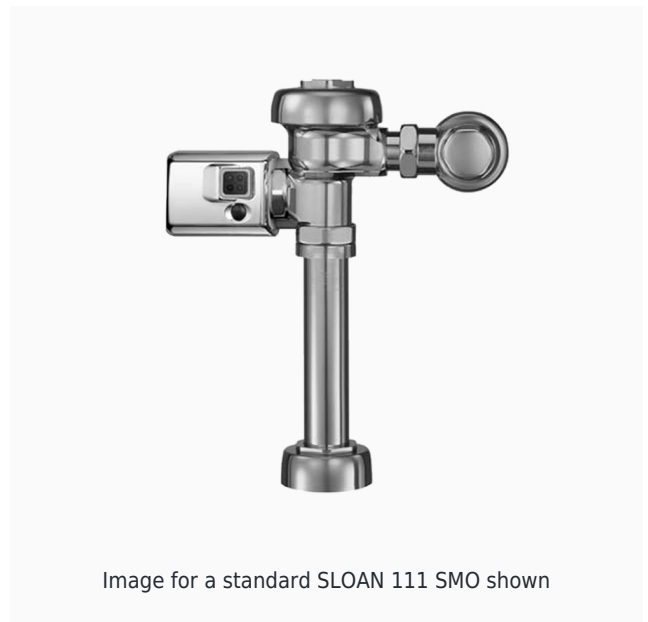

**OPTIONS****Flush Volume**

- 1.6 gpf (6.0 Lpf) (1.6)
- 1.28 gpf (4.8 Lpf) (1.28)

**Water Efficiency**

- Low Consumption
- High Efficiency

**Bypass**

- Dual-Filtered Fixed Bypass Diaphragm

**Inlet**

- 1"

**Outlet Tube**

- Trap Primer (TP)

**Bumper**

- Angle Stop (YO)

**Compliances & Certifications**

- ADA Compliant
- BAA Compliant
- BABAA Compliant
- UPC Certified
- UL Certified
- BREEAM Water Credit
- Green Globes Water Credit
- Satisfies LEED Credits
- WaterSense Listed
- cUPC Green Certified

**NOTES**

For product line drawings, [view model-specific spec sheets](#).

All information contained within this document subject to change without notice.

Image for a standard SLOAN 111 SMO shown

**DESCRIPTION**

Sloan® Exposed Sensor Water Closet Flushometer

**FEATURES**

- Flush volumes start as low as 1.6 gpf/6.0 Lpf
- Water conservation is aided by the ADA-compliant, non-hold-open handle, which prevents toilet from exceeding intended flush volume
- Flush accuracy is controlled by CID™ technology, also enhancing water efficiency
- Integrity of the product is maintained with the vandal-resistant stop cap
- Durability is facilitated with high copper, low zinc brass castings for dezincification resistance
- Adjustable tailpiece to accommodate different height requirements
- High chloramine resistant PERMEX synthetic rubber diaphragm with Linear Filtered Bypass and Vortex Cleansing Action
- Valve body, Cover, Tailpiece and Control Stop shall be in compliance with ASTM Alloy Classification for Semi-Red Brass
- Valve shall be in compliance to the applicable sections of ASSE 1037.